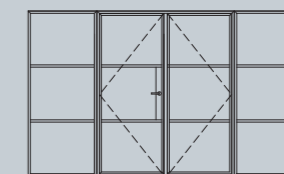

FIXED SCREEN

SINGLE DOOR

DOUBLE DOOR

PIVOT DOOR

SLIDING DOOR

SLIDING DOUBLE DOOR

OFFSET SINGLE SLIDING DOOR

OFFSET DOUBLE SLIDING DOOR

Pivot Screen

Our pivot screen options provides the flexibility to instantly change the way the internal space is configured. Available up to 2 metres wide and with standard or soft close options.

DOOR SASH SPECIFICATIONS