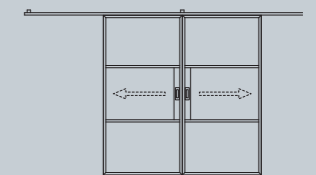

FIXED SCREEN

SINGLE DOOR

DOUBLE DOOR

PIVOT DOOR

SLIDING DOOR

SLIDING DOUBLE DOOR

OFFSET SINGLE SLIDING DOOR

OFFSET DOUBLE SLIDING DOOR

Pivot Screen

Our pivot screen options provides the flexibility to instantly change the way the internal space is configured. Available up to 2 metres wide and with standard or soft close options.

DOOR SASH SPECIFICATIONS