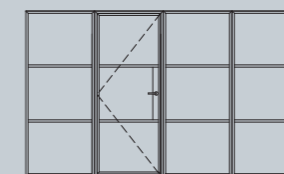

FIXED SCREEN

SINGLE DOOR

DOUBLE DOOR

PIVOT DOOR

SLIDING DOOR

SLIDING DOUBLE DOOR

OFFSET SINGLE SLIDING DOOR

OFFSET DOUBLE SLIDING DOOR

Pivot Screen

Our pivot screen options provides the flexibility to instantly change the way the internal space is configured. Available up to 2 metres wide and with standard or soft close options.

DOOR SASH SPECIFICATIONS