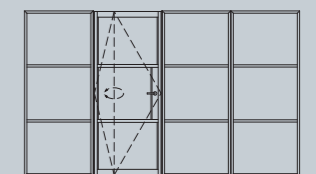

FIXED SCREEN

SINGLE DOOR

DOUBLE DOOR

PIVOT DOOR

SLIDING DOOR

SLIDING DOUBLE DOOR

OFFSET SINGLE SLIDING DOOR

OFFSET DOUBLE SLIDING DOOR

Pivot Screen

Our pivot screen options provides the flexibility to instantly change the way the internal space is configured. Available up to 2 metres wide and with standard or soft close options.

DOOR SASH SPECIFICATIONS