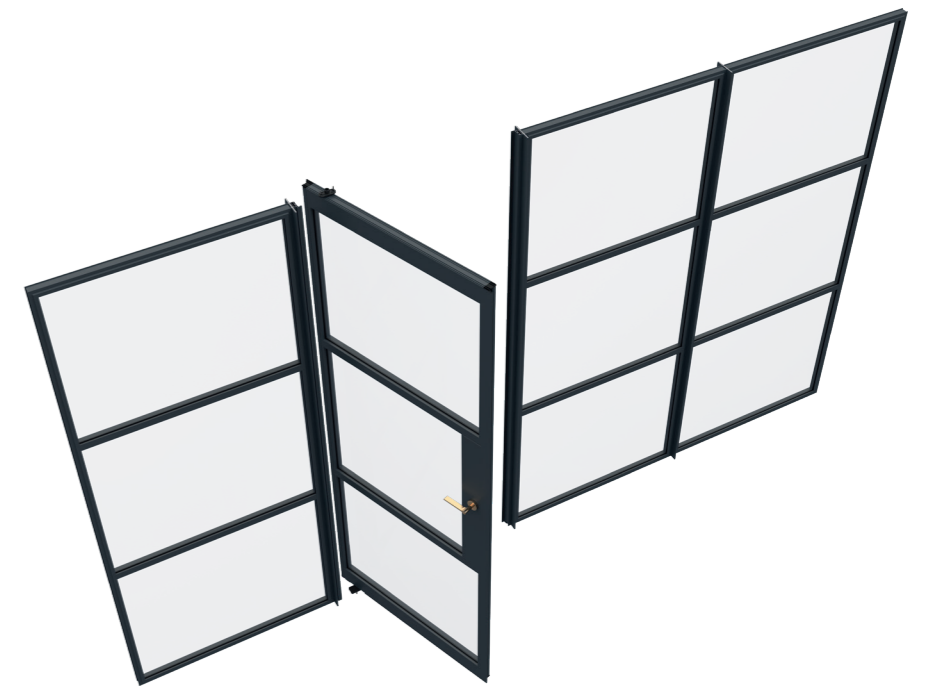

DOOR SASH SPECIFICATIONS

Maximum Width	2000mm
Minimum Width	400mm
Maximum Height	2500mm
Maximum Weight	100kg
Door	Single or double
Glazing	6mm, 8mm, 4-10-4mm or 18mm
Colour	Various powder coating colours available with a 25 year guarantee