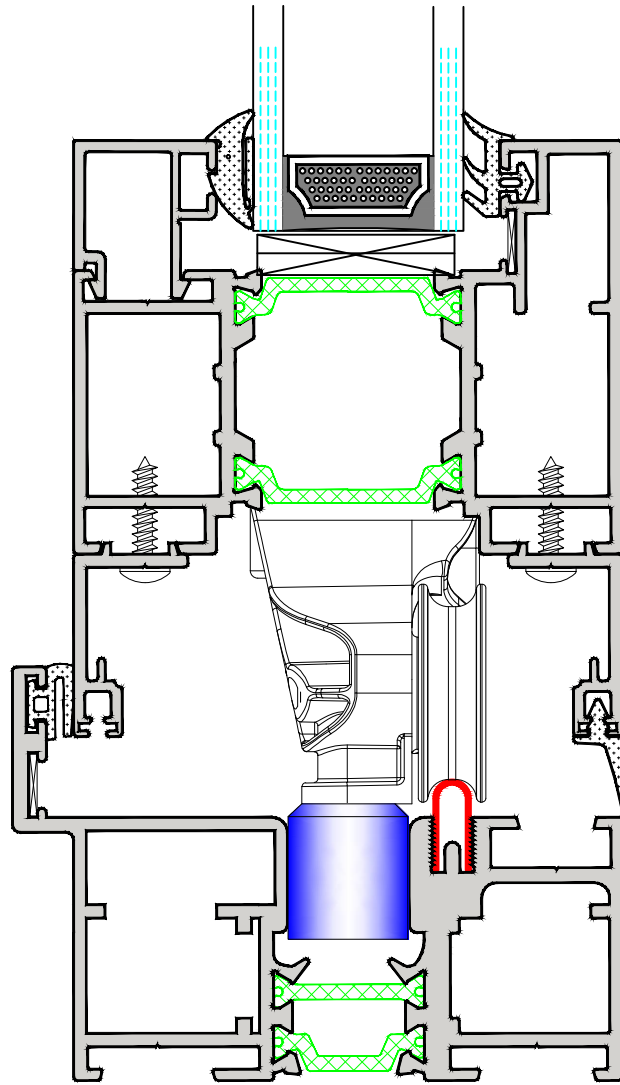

STANDARD THRESHOLD DETAIL

73mm [2³/₄"]