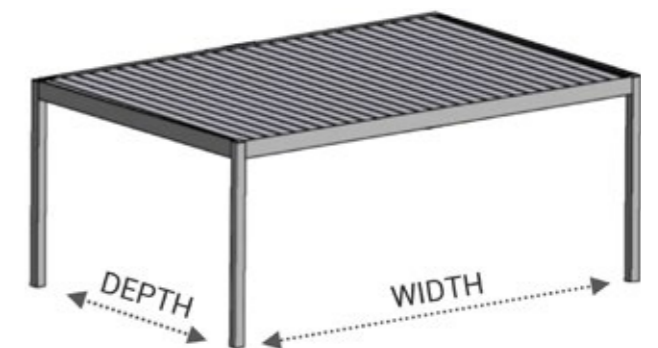

- Robust, full aluminium construction
- Motorized, remote-controlled roof blades
- Rain sensor automatically closes roof
- Bluetooth option for phone/tablet control
- Large open spans of up to 6 metres
- Hidden water drainage and fixings
- Designed for fast and simple installation
- Optional glass sliding doors and walls
- 7 standard colours and 100+ RAL Colours
- White and RGB LED lighting options

Standard Colours

Size Limits

Maximum Width Span (Post to Post)	6000mm
Maximum Depth Span (Post to Post)	4000mm
Maximum No. of Blades (per 6m x 4m Pergola)	28 Blades
Maximum Pergola Size (With Intermediate Posts)	60m x 60m