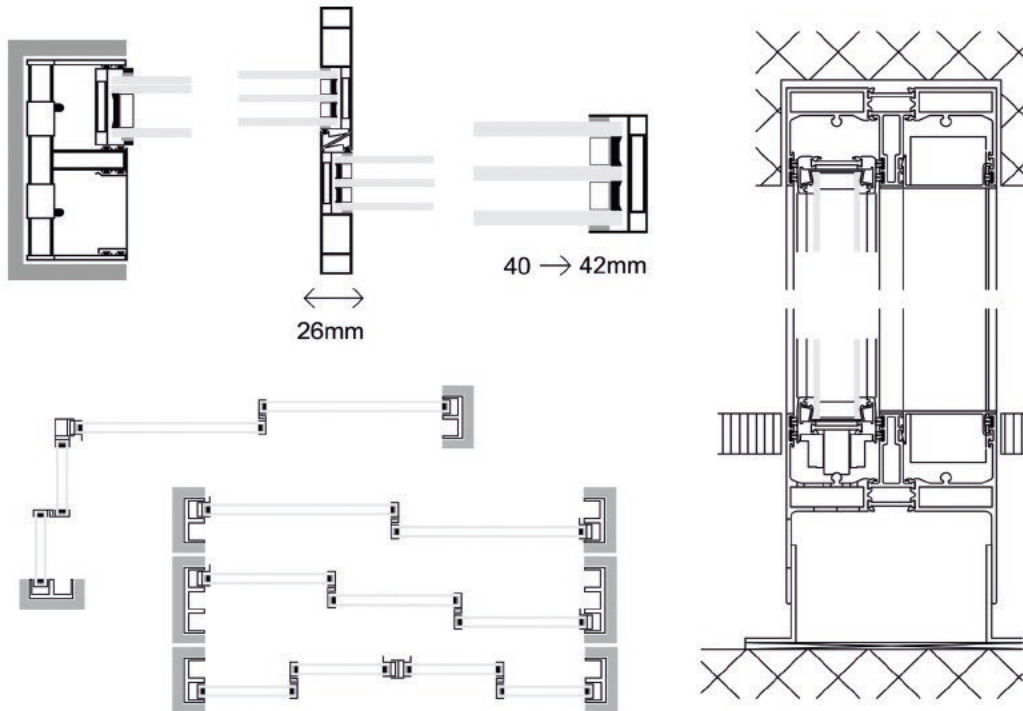

26 SLIM SLIDING DOORS

Configurations

The versatility of the 26 SLIM SLIDING door frames perfectly combine excellent weather performance, energy savings and large moveable floor to ceiling glass walls.

□ White ■ Grey ■ Black