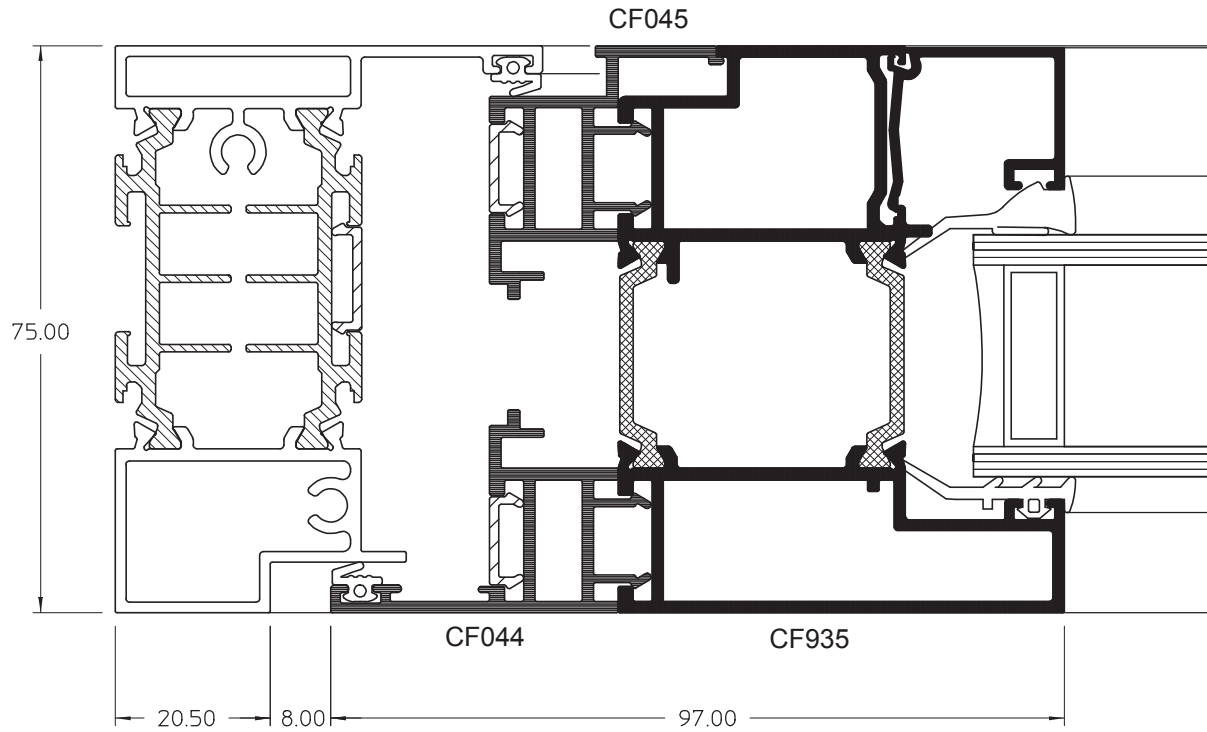

General Arrangements

B Open Out - Rebated Low Threshold - Slim Leaf

General Arrangements

C Open Out Locking Jamb - Slim Leaf

General Arrangements

D Open Out Hanging Jamb - Slim Leaf

General Arrangements

E Open Out Rolling Meeting Stile - Slim Leaf

General Arrangements

F Open Out Hinged Meeting Stile - Slim Leaf

General Arrangements

G Open Out Swing Meeting Stile - Slim Leaf

© Copyright Sapa Building Systems Limited. This data sheet is issued subject to the condition that it shall not be reproduced without the consent of Sapa Building Systems Limited in writing