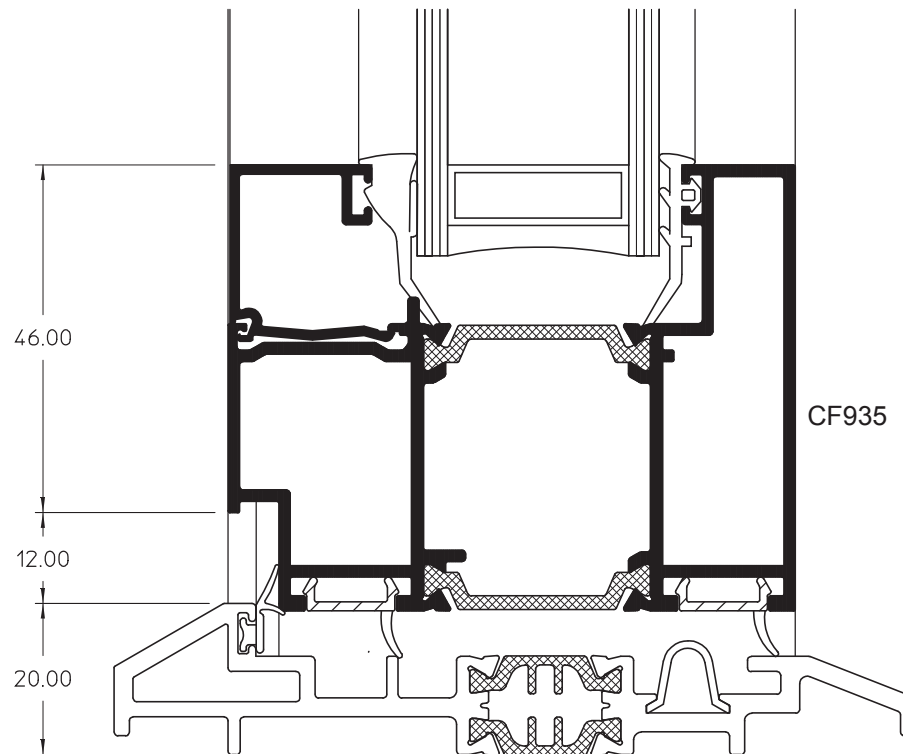

General Arrangements

B Open Out - Rebated Low Threshold - Slim Leaf

General Arrangements

C Open Out Locking Jamb - Slim Leaf

General Arrangements

D Open Out Hanging Jamb - Slim Leaf

General Arrangements

E Open Out Rolling Meeting Stile - Slim Leaf

General Arrangements

F Open Out Hinged Meeting Stile - Slim Leaf

General Arrangements

G Open Out Swing Meeting Stile - Slim Leaf

© Copyright Sapa Building Systems Limited. This data sheet is issued subject to the condition that it shall not be reproduced without the consent of Sapa Building Systems Limited in writing