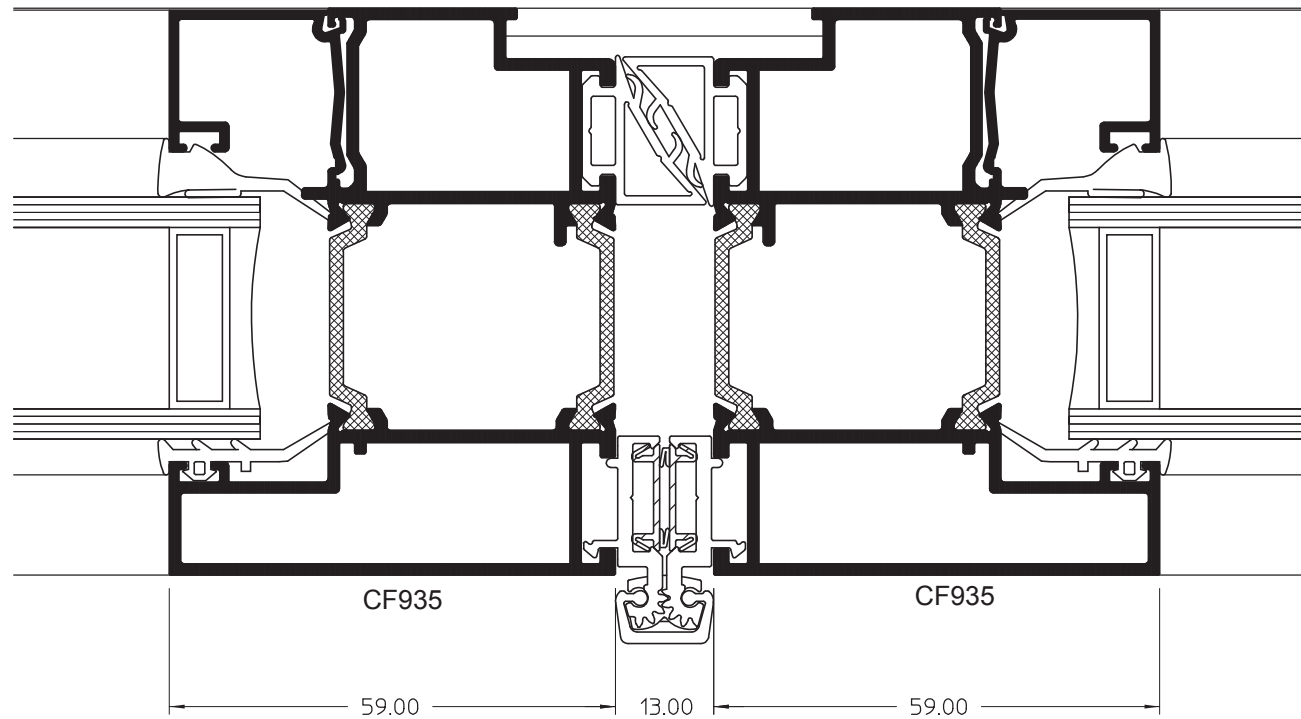

General Arrangements

B Open Out - Rebated Low Threshold - Slim Leaf

General Arrangements

C Open Out Locking Jamb - Slim Leaf

General Arrangements

D Open Out Hanging Jamb - Slim Leaf

General Arrangements

E Open Out Rolling Meeting Stile - Slim Leaf

General Arrangements

F Open Out Hinged Meeting Stile - Slim Leaf

General Arrangements

G Open Out Swing Meeting Stile - Slim Leaf

© Copyright Sapa Building Systems Limited. This data sheet is issued subject to the condition that it shall not be reproduced without the consent of Sapa Building Systems Limited in writing