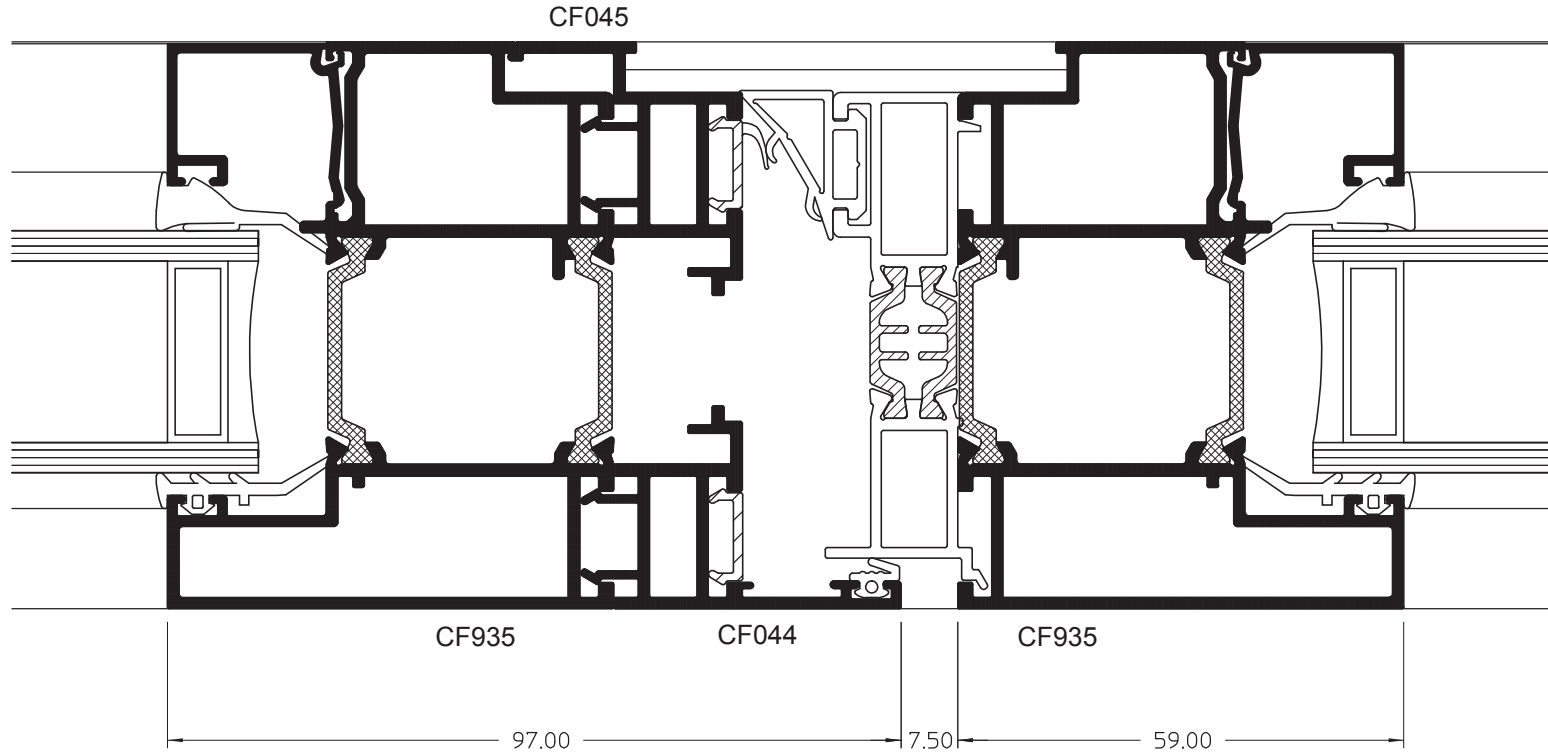

General Arrangements

B Open Out - Rebated Low Threshold - Slim Leaf

General Arrangements

C Open Out Locking Jamb - Slim Leaf

General Arrangements

D Open Out Hanging Jamb - Slim Leaf

General Arrangements

E Open Out Rolling Meeting Stile - Slim Leaf

General Arrangements

F Open Out Hinged Meeting Stile - Slim Leaf

General Arrangements

G Open Out Swing Meeting Stile - Slim Leaf

© Copyright Sapa Building Systems Limited. This data sheet is issued subject to the condition that it shall not be reproduced without the consent of Sapa Building Systems Limited in writing