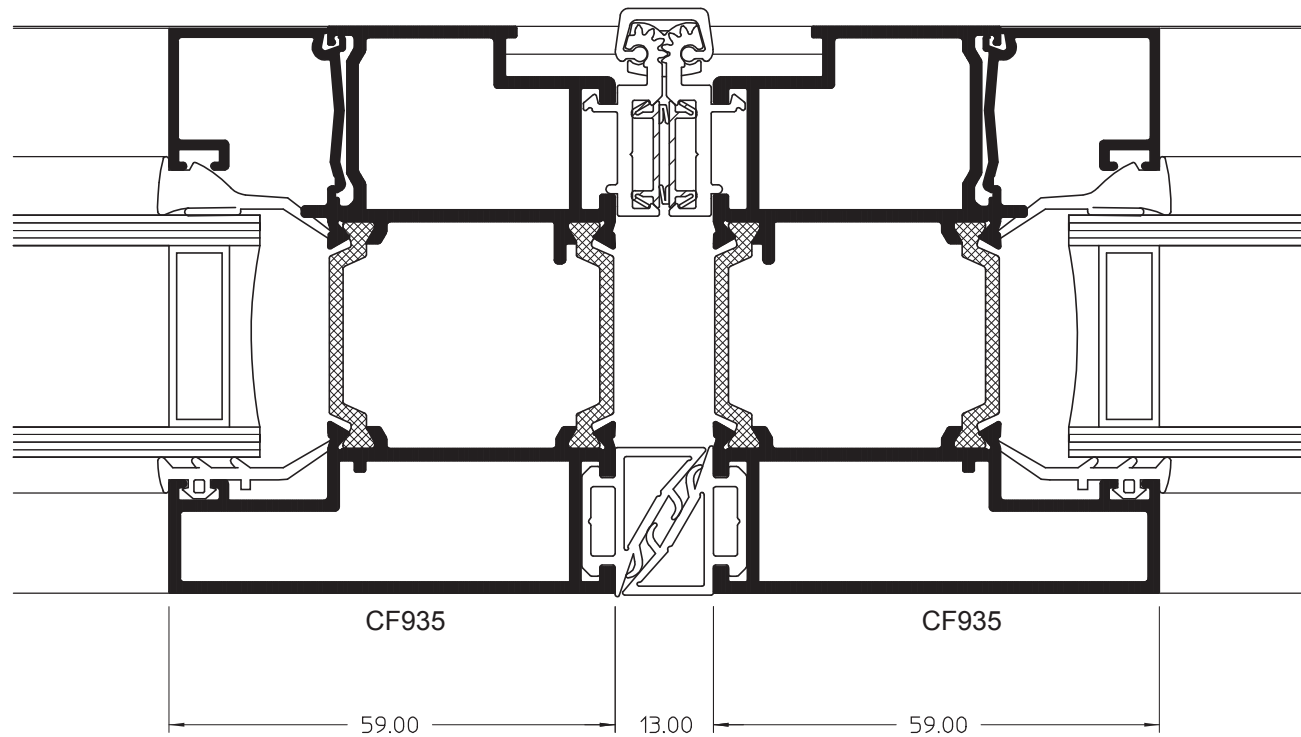

General Arrangements

B Open Out - Rebated Low Threshold - Slim Leaf

General Arrangements

C Open Out Locking Jamb - Slim Leaf

General Arrangements

D Open Out Hanging Jamb - Slim Leaf

General Arrangements

E Open Out Rolling Meeting Stile - Slim Leaf

General Arrangements

F Open Out Hinged Meeting Stile - Slim Leaf

General Arrangements

G Open Out Swing Meeting Stile - Slim Leaf

© Copyright Sapa Building Systems Limited. This data sheet is issued subject to the condition that it shall not be reproduced without the consent of Sapa Building Systems Limited in writing