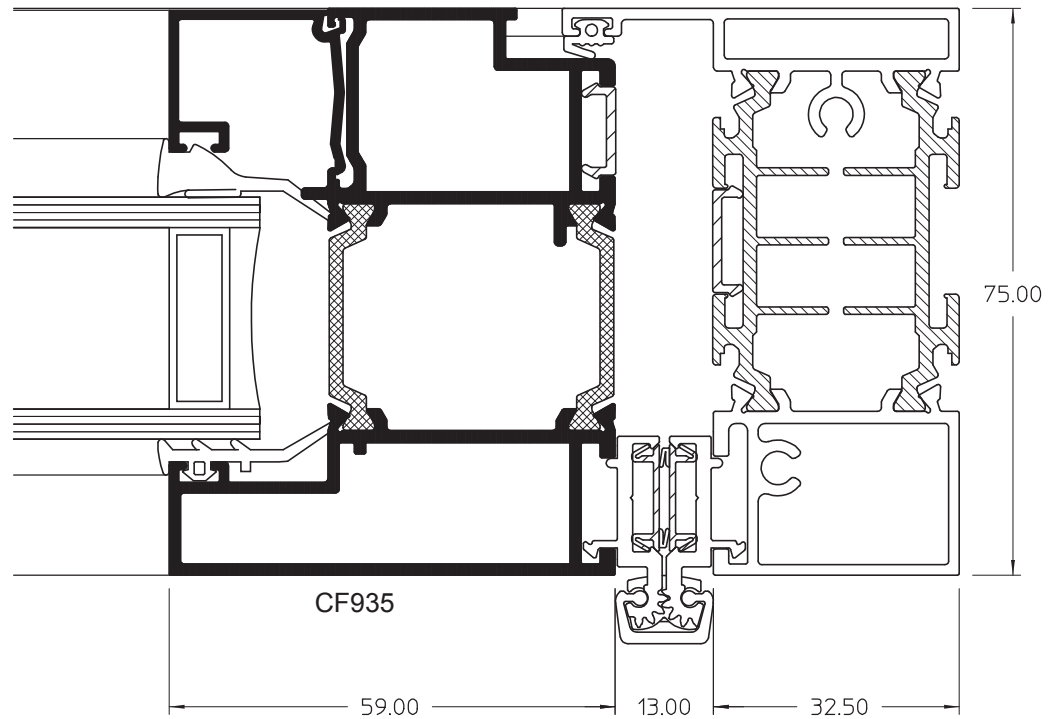

General Arrangements

B Open Out - Rebated Low Threshold - Slim Leaf

General Arrangements

C Open Out Locking Jamb - Slim Leaf

General Arrangements

D Open Out Hanging Jamb - Slim Leaf

General Arrangements

E Open Out Rolling Meeting Stile - Slim Leaf

General Arrangements

F Open Out Hinged Meeting Stile - Slim Leaf

General Arrangements

G Open Out Swing Meeting Stile - Slim Leaf

© Copyright Sapa Building Systems Limited. This data sheet is issued subject to the condition that it shall not be reproduced without the consent of Sapa Building Systems Limited in writing